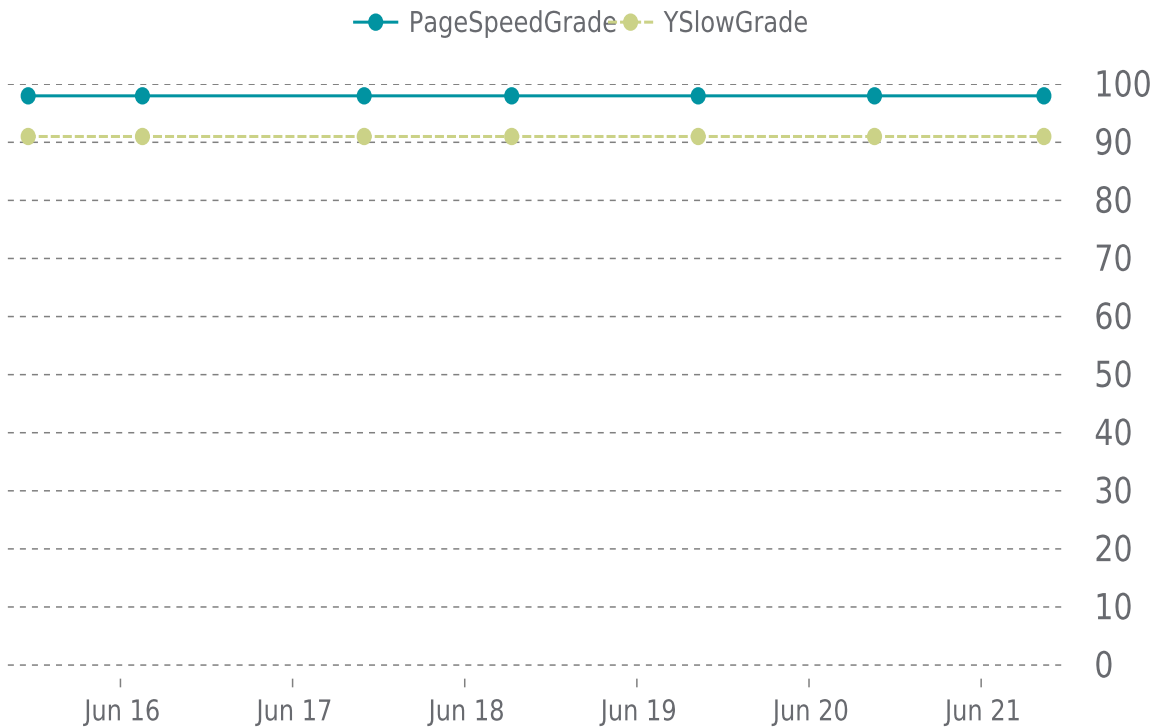

Session duration
10s
▲ 50%

SESSIONS

—●— This period —●— Previous period

Pages Per Sessions: ▲ 10%

Social Media Sessions: ▲ 100.00%

Bounce Rate: ▼ -100%

Organic Searches: ▲ 9.30%

Referrers	Sessions	Pages	Sessions
(direct)	427	/	906
google	47	/about/	58
corecanvas.com	5	/contact-us/	34
mngenthusiast	5	/how-to-set-up-and-vie w-...	28
baidu.com	3	/clients/	26
Countries	Sessions		
United States	442		
Canada	23		
India	8		
China	3		
Ukraine	2		

✓ PERFORMANCE

Total performance checks: **7**

June 15, 2020 to June 21, 2020

MOST RECENT SCAN

June 21, 2020

PageSpeed Grade

A (98%)

Previous check: 98%

YSlow Grade

A (91%)

Previous check: 91%

PERFORMANCE OVERVIEW

PERFORMANCE HISTORY

Date	Load time	PageSpeed	YSlow
June 21, 2020 08:45	2.84 s	A (98%)	A (91%)
June 20, 2020 09:08	3.25 s	A (98%)	A (91%)
June 19, 2020 08:33	3.80 s	A (98%)	A (91%)
June 18, 2020 06:33	4.96 s	A (98%)	A (91%)
June 17, 2020 09:59	2.88 s	A (98%)	A (91%)
June 16, 2020 03:04	4.44 s	A (98%)	A (91%)
June 15, 2020 11:08	2.71 s	A (98%)	A (91%)