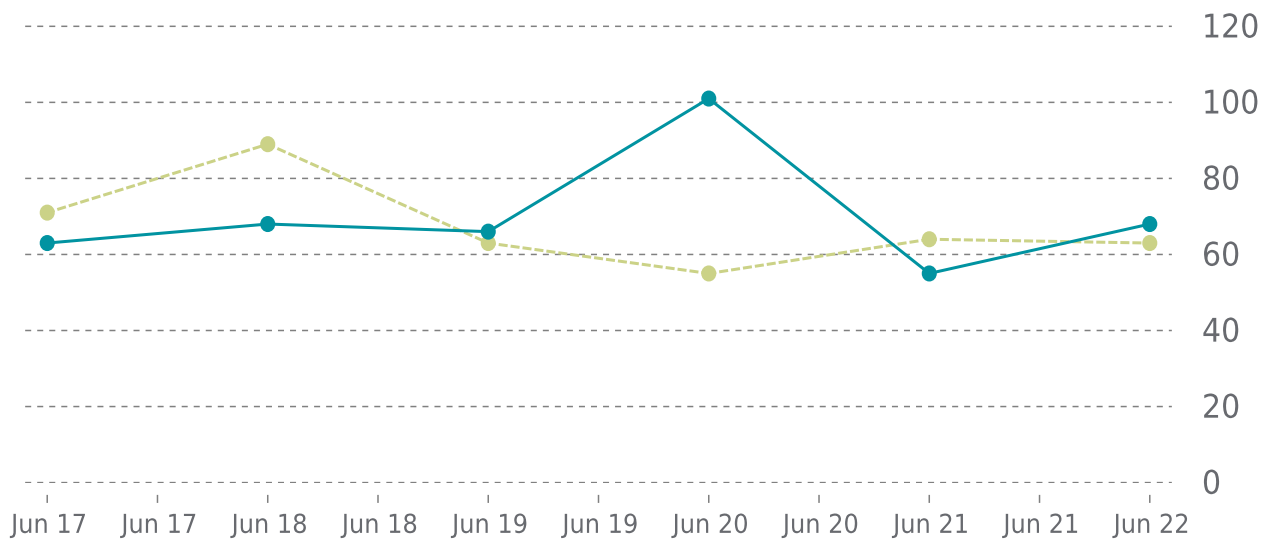

last 30 days
100%

UPTIME HISTORY

Event	Date	Reason	Duration
UP	May 21, 2020	HTTP 200 - OK	31d 3h

✓ ANALYTICS

Traffic up by: **23%**
June 15, 2020 to June 21, 2020

OVERVIEW

Sessions
0.4K
▲ 23%

Pageviews
1.1K
▲ 36%

Session duration
10s
▲ 50%

SESSIONS

—●— This period —●— Previous period

Pages Per Sessions: ▲ 10%

Social Media Sessions: ▲ 100.00%

Bounce Rate: ▼ -100%

Organic Searches: ▲ 9.30%

Referrers	Sessions	Pages	Sessions
(direct)	427	/	906
google	47	/about/	58
corecanvas.com	5	/contact-us/	34
mngenthusiast	5	/how-to-set-up-and-vie w-...	28
baidu.com	3	/clients/	26
Countries	Sessions		
United States	442		
Canada	23		
India	8		
China	3		
Ukraine	2		